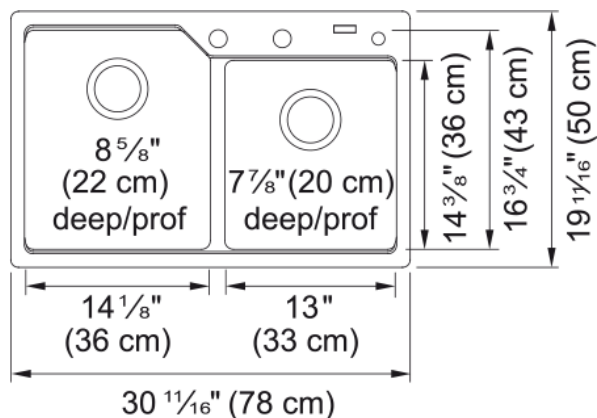

Urban Drop In Sink - MGCM2031-9CHAN | 114.0637.946

Technical Data

Aspect

Sink type	Sink
Type of material	Granite
Number of bowls	2
Color	Champagne
Surface finish	None

Product Dimensions

Exterior size: right to left	30.709
Exterior size: front to back	19.685
Large bowl size: right to left	14.134
Large bowl size: front to back	16.732
Large bowl: depth	8.661
Small bowl size: right to left	13.071
Small bowl size: front to back	14.331
Small bowl: depth	7.874

Installation

Minimum cabinet size	33"
----------------------	-----

Product specifications

Installation type	Topmount / drop in
Drain hole	3 1/2"
Position of drainer	No drainer

Product identification

Product brand	Kindred
Collection	Urban
Certified by	CUPC